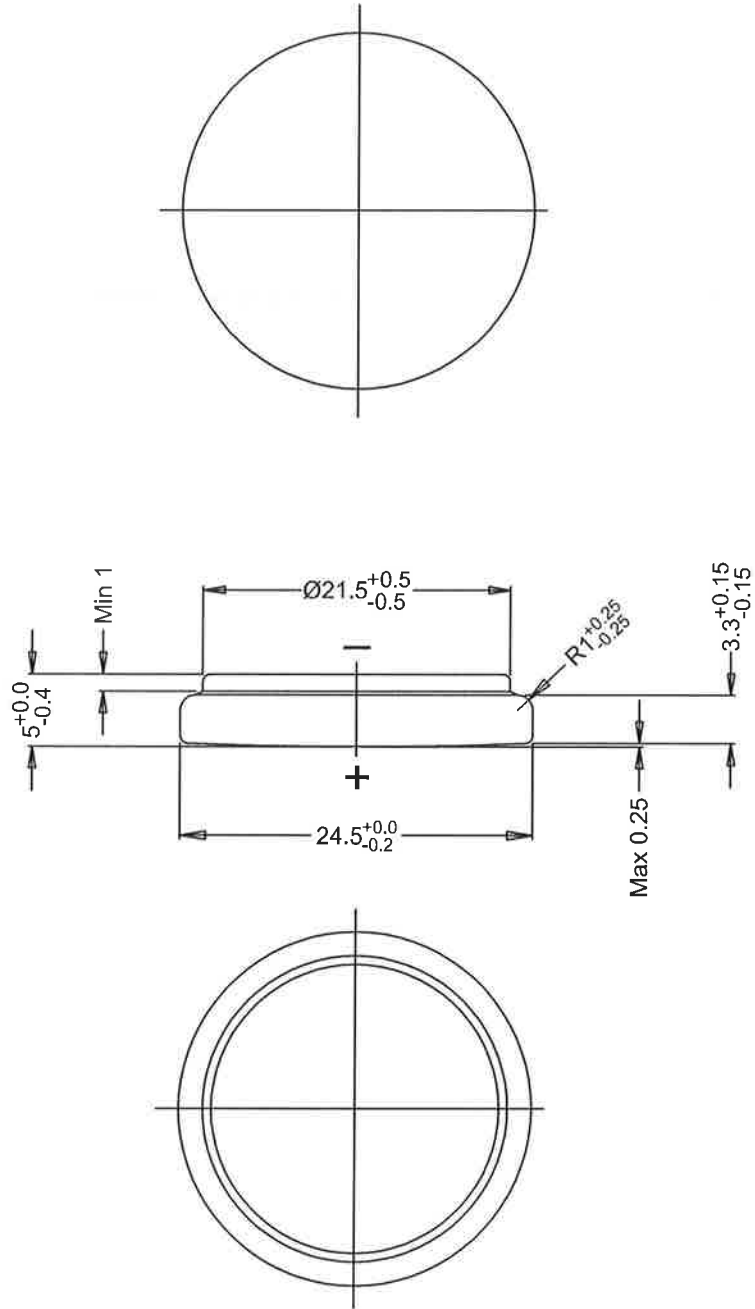

This is a controlled document.
 Hardcopy to be endorsed by authorised person.
 Check with Issuing Officer or SAP system for latest update.

No	AO No	Revisions	Date	Name
1	R024/10	Refer to Ellwangen dwg #026991, rev 04. Updated dimensions	2010-03-09	Ratna
0		Refer to Ellwangen dwg #026991	2002-04-30	Ratna

Projection:		Material:		Description: CR2450 CELL with OEM packed		
Dimensions in mm		Prepared & Checked		Verified & Approved		Dwg. No: 003654
Tolerance: As specified		2002-04-30 Ratna				5 0 1
Scale: 2 : 1						VKB Order No: 06450 101 501